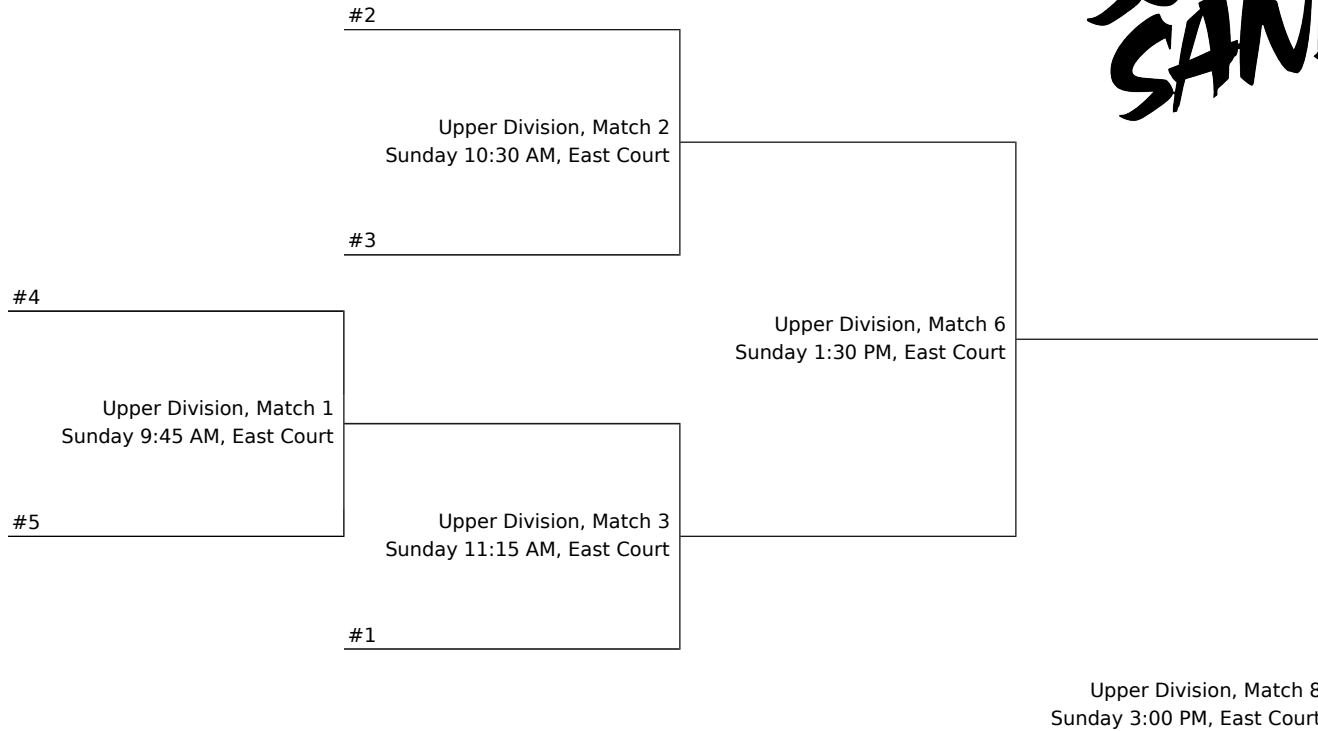

Sets On The Sand Tournament
Saturday, May 24, 2014

Indian Steele Park (300 East Indian School Road) Pool Play Tournament		
Time	West Court	East Court
9:00 AM	Captains Meeting	
10:00 AM	A1 - A2	A3 - A4
10:40 AM	A2 - A5	A1 - A3
11:20 AM	A1 - A5	A2 - A4
NOON	A4 - A5	A3 - A2†
12:40 PM	B5 - B6	B3 - B4
1:20 PM	B1 - B6	B2 - B3
2:00 PM	B1 - B4	B2 - B5
2:40 PM	B6 - B3	B4 - B5
3:20 PM		B1 - B2
4:30 PM To 6:30 PM	Seeding Party Pizza People Pub (1326 North Central Avenue)	

Sets On The Sand Tournament
Sunday, May 25, 2014

Indian Steele Park (300 East Indian School Road) Elimination Tournament		
Time	West Court	East Court
8:00 AM	Captains Meeting	
9:00 AM	LD1	LD2
9:45 AM	LD3	UD1
10:30 AM	LD4	UD2
11:15 AM	LD5	UD3
NOON	LD6	UD4
12:45 PM	LD7	UD5
1:30 PM	LD8	UD6
2:15 PM	LD9	UD7
3:00 PM	LD10	UD8
3:45 PM	LD11 (IF)	UD9 (IF)
5:00 PM To 7:00 PM	Awards Party The Rock (4129 North 7th Avenue)	

† Denotes a team that has an extra pool play match. Because there are an odd number of teams, that match does not count toward their pool play seed, but only counts for their opponent.

Elimination Key
 LD - Lower Division
 UD - Upper Division

Indian Steele Park

Sunday, May 25, 2014

Elimination Matches are best 2 out of 3 games
(21, 21, 15), no cap win by 2.

Matches are 45 minutes in length.

Winner's Bracket

Loser's Bracket

Winner's Bracket

Sets On The Sand Tournament