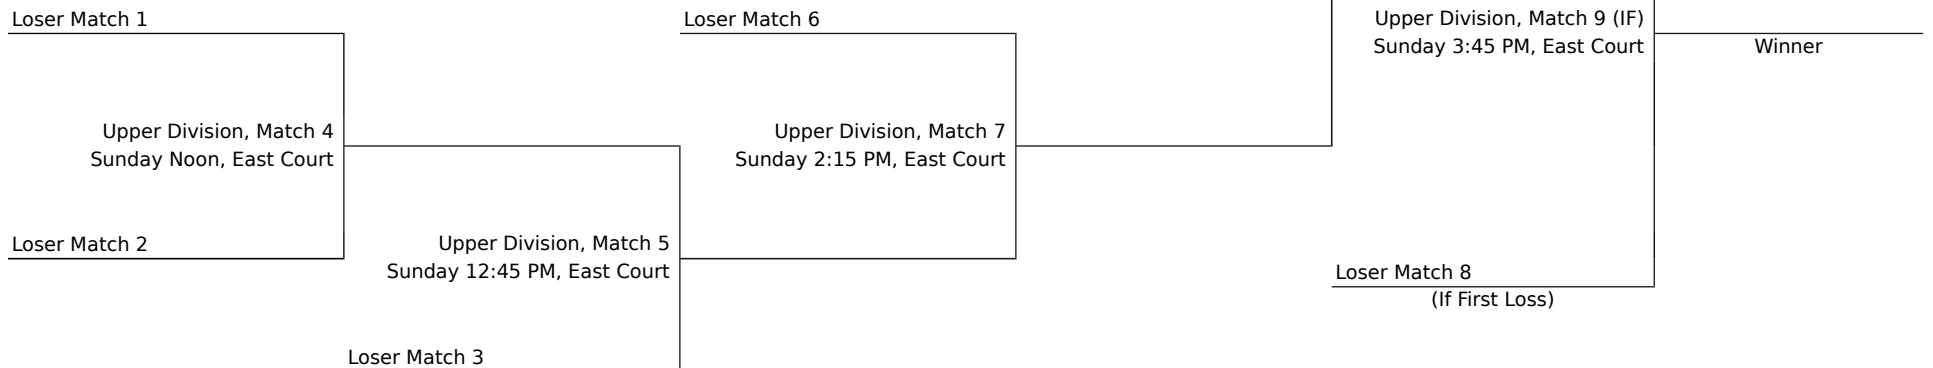

Sets On The Sand Tournament
Saturday, May 24, 2014

Indian Steele Park (300 East Indian School Road) Pool Play Tournament		
Time	West Court	East Court
9:00 AM	Captains Meeting	
10:00 AM	A1 - A2	A3 - A4
10:40 AM	A2 - A5	A1 - A3
11:20 AM	A1 - A5	A2 - A4
NOON	A4 - A5	A3 - A2†
12:40 PM	B5 - B6	B3 - B4
1:20 PM	B1 - B6	B2 - B3
2:00 PM	B1 - B4	B2 - B5
2:40 PM	B6 - B3	B4 - B5
3:20 PM		B1 - B2
4:30 PM To 6:30 PM	Seeding Party Pizza People Pub (1326 North Central Avenue)	

Sets On The Sand Tournament
Sunday, May 25, 2014

Indian Steele Park (300 East Indian School Road) Elimination Tournament		
Time	West Court	East Court
8:00 AM	Captains Meeting	
9:00 AM	LD1	LD2
9:45 AM	LD3	UD1
10:30 AM	LD4	UD2
11:15 AM	LD5	UD3
NOON	LD6	UD4
12:45 PM	LD7	UD5
1:30 PM	LD8	UD6
2:15 PM	LD9	UD7
3:00 PM	LD10	UD8
3:45 PM	LD11 (IF)	UD9 (IF)
5:00 PM To 7:00 PM	Awards Party The Rock (4129 North 7th Avenue)	

Indian Steele Park

Sunday, May 25, 2014

Elimination Matches are best 2 out of 3 games
(21, 21, 15), no cap win by 2.

Matches are 45 minutes in length.

Winner's Bracket

Loser's Bracket

Winner's Bracket

Sets On The Sand Tournament