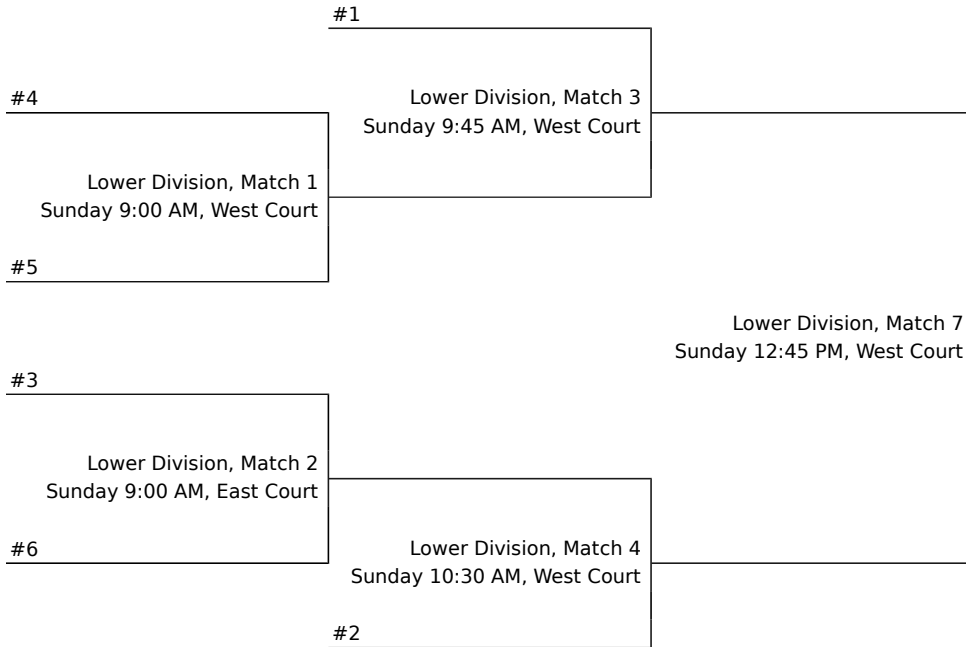

Sets On The Sand Tournament
Saturday, May 24, 2014

Indian Steele Park (300 East Indian School Road) Pool Play Tournament		
Time	West Court	East Court
9:00 AM	Captains Meeting	
10:00 AM	A1 - A2	A3 - A4
10:40 AM	A2 - A5	A1 - A3
11:20 AM	A1 - A5	A2 - A4
NOON	A4 - A5	A3 - A2†
12:40 PM	B5 - B6	B3 - B4
1:20 PM	B1 - B6	B2 - B3
2:00 PM	B1 - B4	B2 - B5
2:40 PM	B6 - B3	B4 - B5
3:20 PM		B1 - B2
4:30 PM To 6:30 PM	Seeding Party Pizza People Pub (1326 North Central Avenue)	

Sets On The Sand Tournament
Sunday, May 25, 2014

Indian Steele Park (300 East Indian School Road) Elimination Tournament		
Time	West Court	East Court
8:00 AM	Captains Meeting	
9:00 AM	LD1	LD2
9:45 AM	LD3	UD1
10:30 AM	LD4	UD2
11:15 AM	LD5	UD3
NOON	LD6	UD4
12:45 PM	LD7	UD5
1:30 PM	LD8	UD6
2:15 PM	LD9	UD7
3:00 PM	LD10	UD8
3:45 PM	LD11 (IF)	UD9 (IF)
5:00 PM To 7:00 PM	Awards Party The Rock (4129 North 7th Avenue)	

Indian Steele Park

Sunday, May 25, 2014

Elimination Matches are best 2 out of 3 games
(21, 21, 15), no cap win by 2.

Matches are 45 minutes in length.

Winner's Bracket

Loser's Bracket

Winner's Bracket

Sets On The Sand Tournament

Lower Division (6 Teams)

Indian Steele Park

Sunday, May 25, 2014

Elimination Matches are best 2 out of 3 games
(21, 21, 15), no cap win by 2.

Matches are 45 minutes in length.

Loser's Bracket